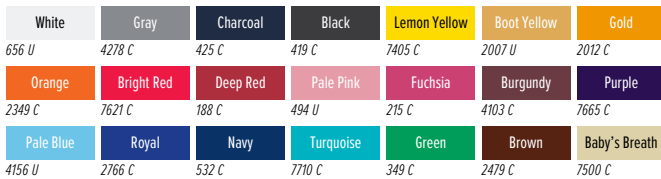

CAD-CUT® Glow

CAD-CUT® Soft Flock