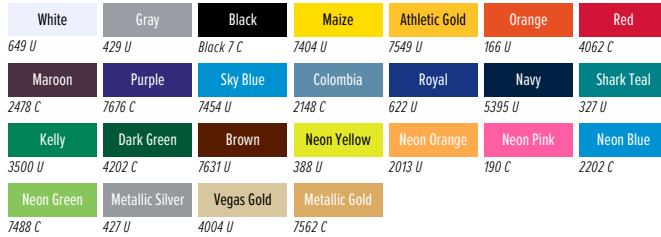

CAD-CUT® SportFilm Lite™