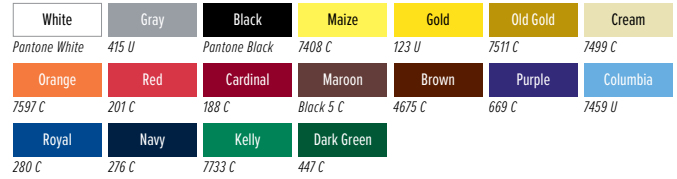

CAD-CUT® Chalkboard

Felt Fabric