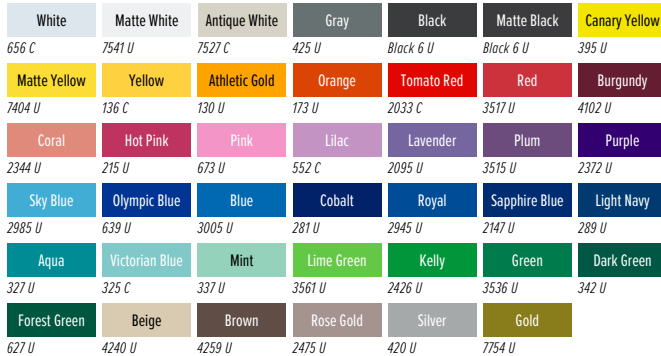

CAD-CUT® Permanent Pressure Sensitive Sign Vinyl