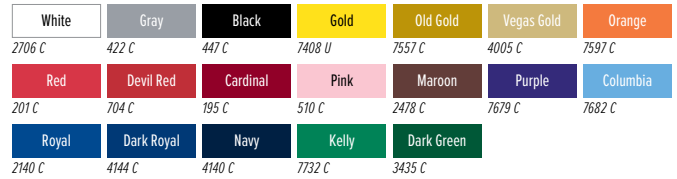

Perma-TWILL®